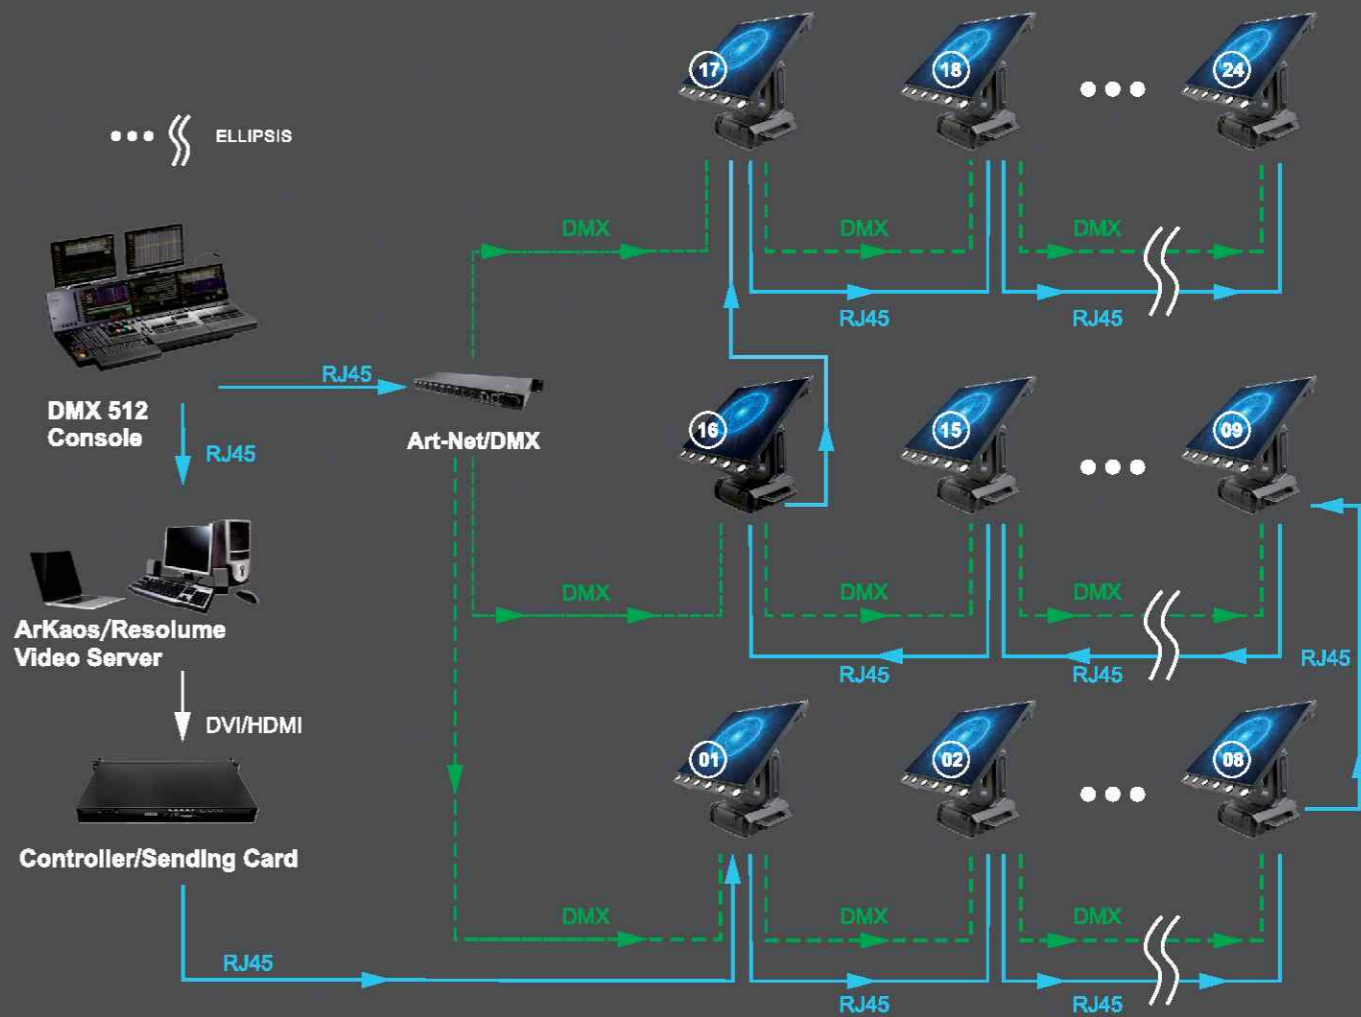

X Rover(pro/plus) series

The Innovative rotating video display & light solution for Events

A groundbreaking design
 Video, lighting and rotating motor combined, make your stage full of magic

The maximum rotation angle is 540°, and 100°/s speed rotation speed

Advanced silent control technology, no noise at work

ROVER is compatible with the main servers in the market, such as Arkaos, Resolume, Madrix, etc.

SYSTEM LAYOUT

Model	X Rover pro 2.9	X Rover pro 3.9	XO Rover pro 3.9	X Rover pro 4.8
Pixel pitch	2.97mm	3.91mm	3.91mm	4.81mm
LED lamp	SMD2020/2121	SMD2020/2121	SMD1921	SMD1921
Operating environment	indoor		outdoor	
Spotlight luminaire	2pcs strips			
Rotation angle	horizontally: 540°; vertically: 120°			
Rotation speed	100°/s			
Control mode	DMX512(5PIN), ART-NET, RDM			
DMX channel	64			
Size(mm)	L600 x W500 x H480			
Weight(kg/set)	30			30.1
Panel brightness(cd/sq.m)	1200			3500
Protection level	IP40			IP65
Panel power consumption(W/set)	390/150(Max./Ave.)			
Power input	100~240VAC/50~60Hz			
Operating temp./humidity(°C/RH)	-40~+60/10~90%			

Model	X Rover plus 2.9	X Rover plus 3.9	XO Rover plus 3.9	X Rover plus 4.8
Pixel pitch	2.97mm	3.91mm	3.91mm	4.81mm
LED lamp	SMD2020/2121	SMD2020/2121	SMD1921	SMD1921
Operating environment	indoor		outdoor	
Spotlight luminaire	4pcs strips			
Rotation angle	horizontally: 540°; vertically: 120°			
Rotation speed	100°/s			
Control mode	DMX512(5PIN), ART-NET, RDM			
DMX channel	112			
Size(mm)	L600 x W500 x H480			
Weight(kg/set)	32			32.1
Panel brightness(cd/sq.m)	1200			3500
Protection level	IP40			IP65
Panel power consumption(W/set)	390/150(Max./Ave.)			
Power input	100~240VAC/50~60Hz			
Operating temp./humidity(°C/RH)	-40~+60/10~90%			